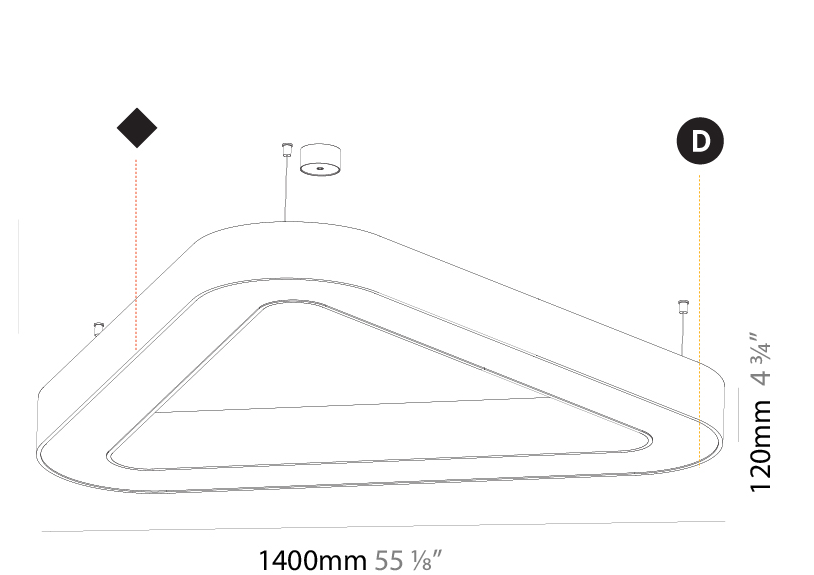

GENERAL

Series: Victory
Brand: Prolicht
Division: Architectural
Mounting Type: Suspension
Mounting Location: Ceiling
Subcategory: Ambient

PHYSICAL

Shape: Abstract
Length (mm): 1400
Length (in): 55 1/8
Width (mm): 1400
Width (in): 55 1/8
Height (mm): 120
Height (in): 4 3/4
Max. Overall Height (mm): 2120
Max. Overall Height (in): 83 7/16
Light Distribution: Direct / Indirect
Weight (kg): 14.359
Weight (lbs): 31.66
Diffuser: PMMA - Opal or Micro-Prism
Fixture Finish: SSR / BKV / CWI / CRY / HAB / UFT / ITA / RUA / FTG / MYG / LOD / PUS / FRO / FUP / KIA / POP / BLS / SPG / MEY / GOH / GUM / CHC / COM / ABZ / JAG / OBR / MOS / ROR
Fixture Material: Aluminum

ELECTRICAL

Lamp Type: LED (Zhaga Standard)
Input Wattage (W): 105
Total Output Wattage (W): 84 / 57.6 (3500K)
Dimming: Non-Dimming / Phase Dimming (120Vac only) / 0-10V Dimming
Driver Included: Yes
Driver Location: Integrated
Driver Type: Constant Current - 120 / 277Vac
Driver Class: Class 2
Input Voltage (V): 120 - 277
Constant Current (MA): 350 / 1200/600 (3500K)

LED

Color Temperature (°K): 3000 / 3500 / 4000
Max. Delivered Lumen (lm): 5540 / 5733 / 5850 Direct / 3830 / 3969 / 4050 Indirect
CRI: >80 CRI
Efficiency (%): 69.8
Lamp Life (hrs): 50000

OPTICAL

RATINGS AND CERTIFICATIONS

Certified By: Certified for North American Standards
IP rating: IP20